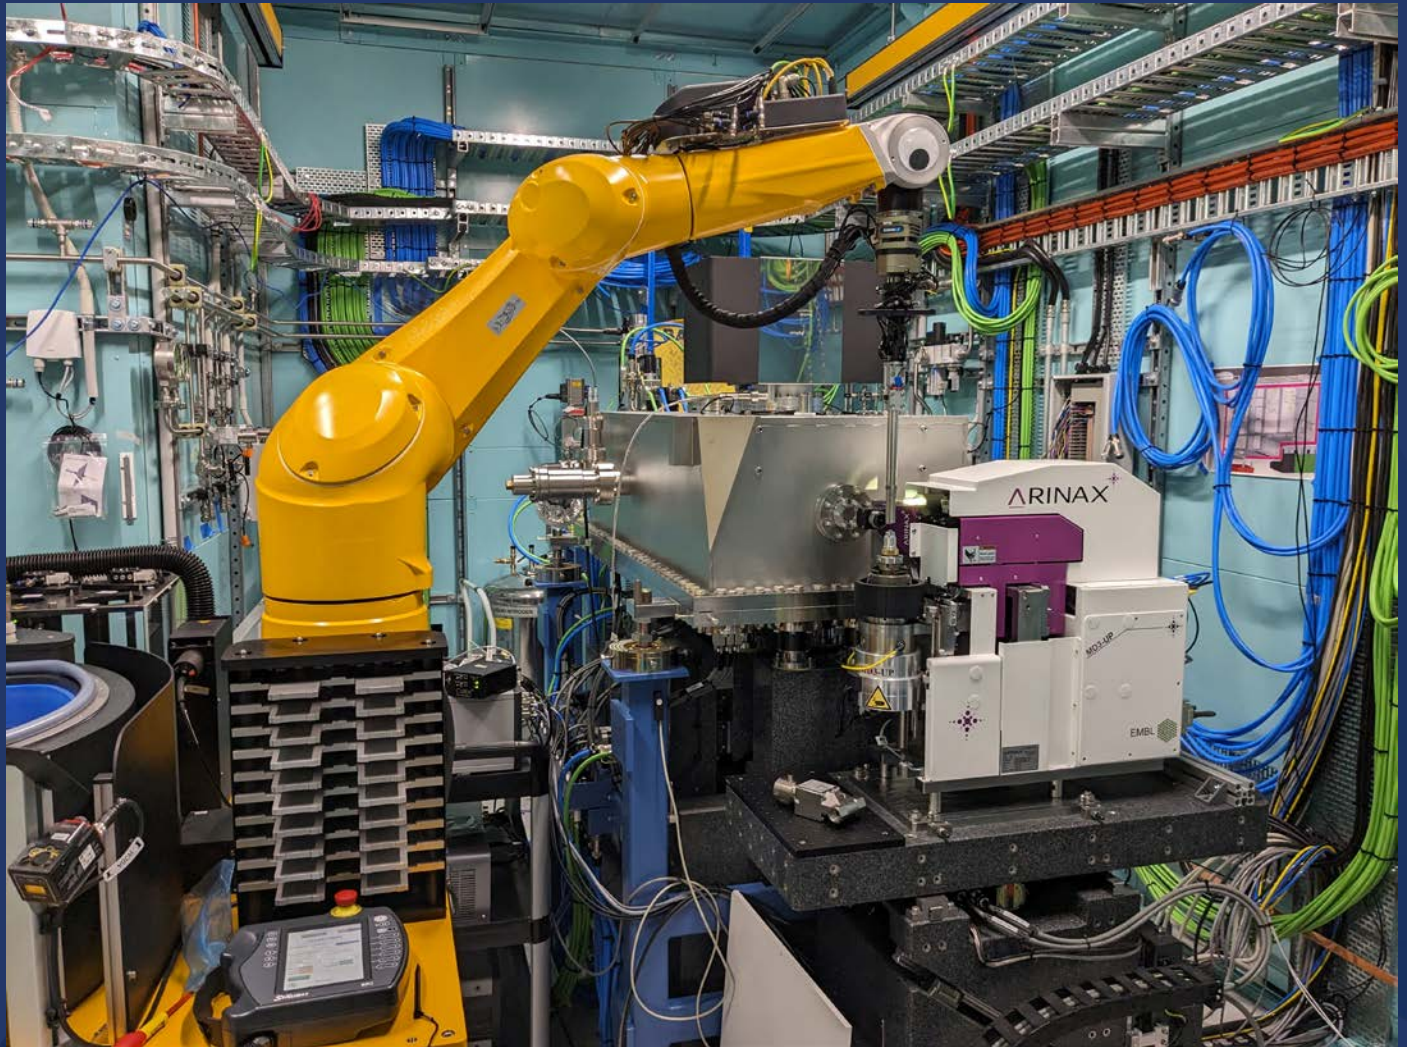

BRIGHT Progress during the August/September shutdown

MX3 Robot being moved into the end station

ADS Photon Delivery System delivery and installation preparation

Nano concrete experiment hutch

MEX1 microprobe installation

Nano satellite building progress