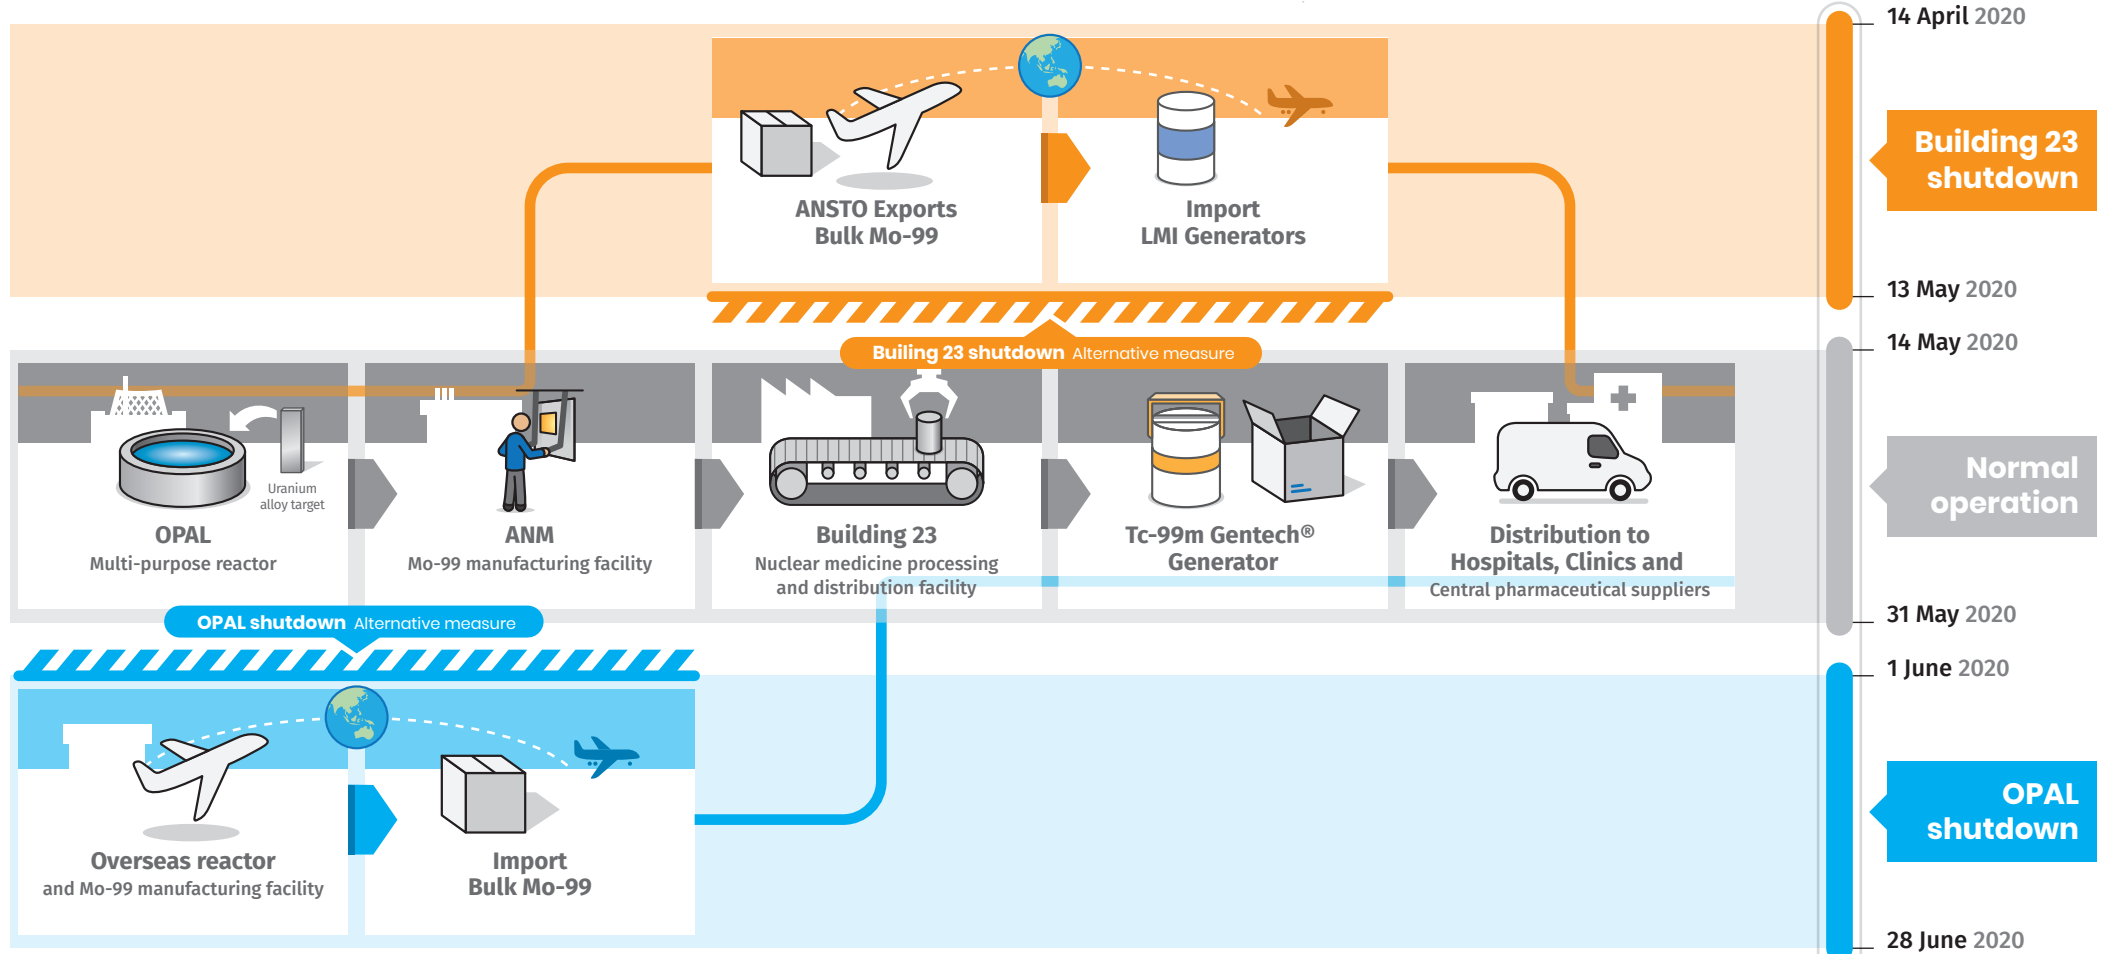

Planned Shutdowns – Building 23 and OPAL reactor

Altered nuclear medicine supply workflow

April 2020

M	T	W	T	F	S	S
		1	2	3	4	5
6	7	8	9	10	11	12
13	14	15	16	17	18	19
20	21	22	23	24	25	26
27	28	29	30			

May 2020